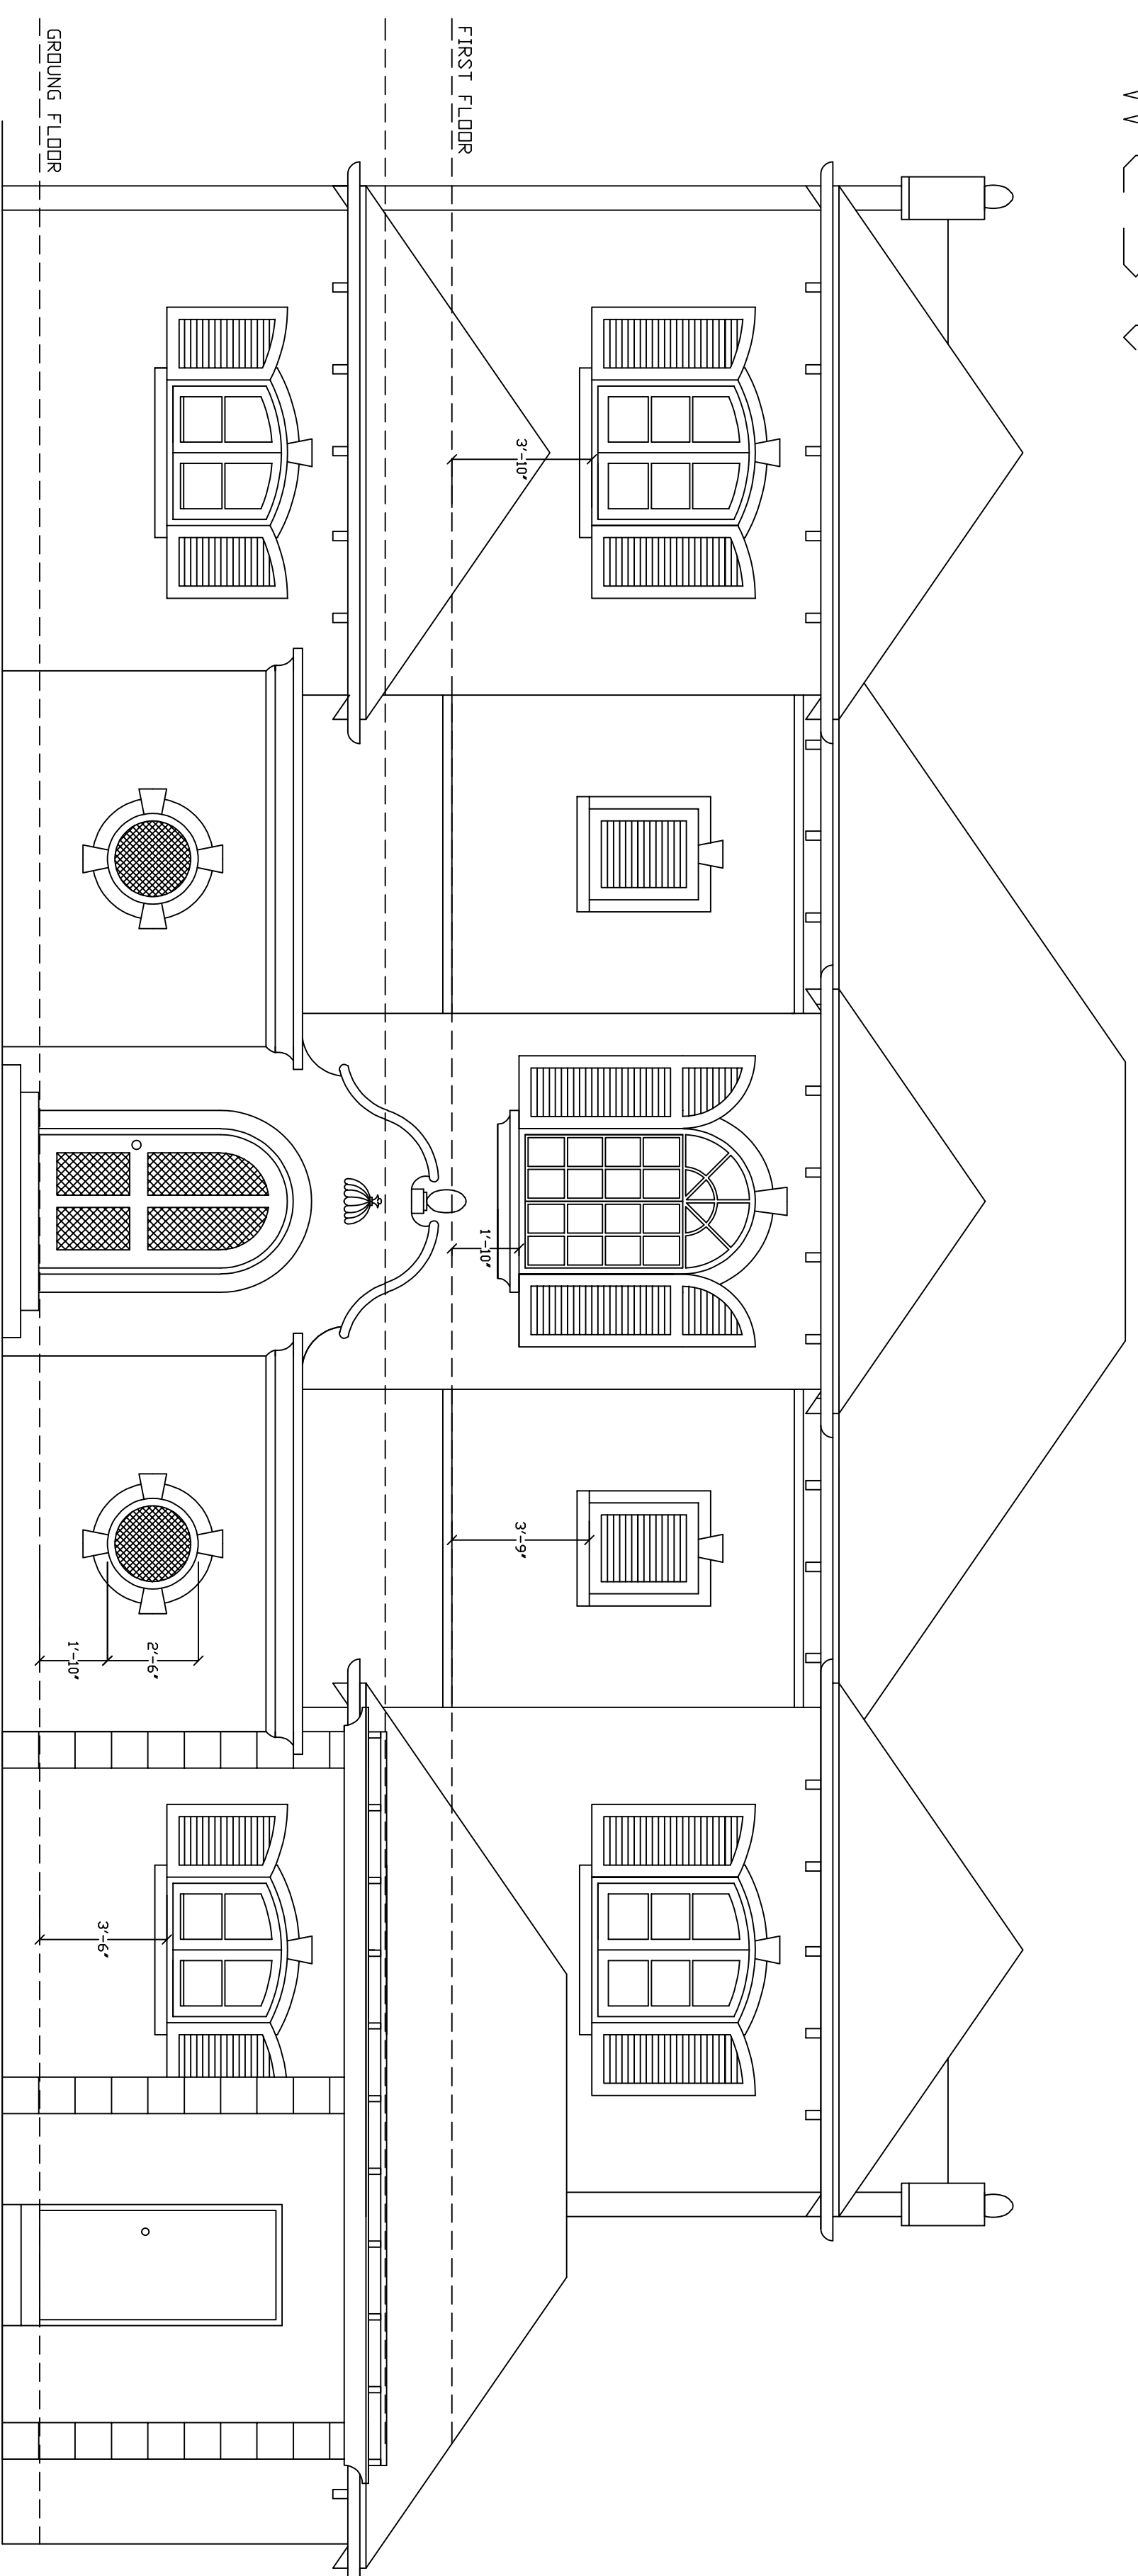

east

PROJECT:
LOT # 54 ATLANTIC SHORES

TITLE:

SCALE AS SHOWN	DRAWN :
DATE : 12 / 98	CHECKED :
NORTH POINT	NOTES :