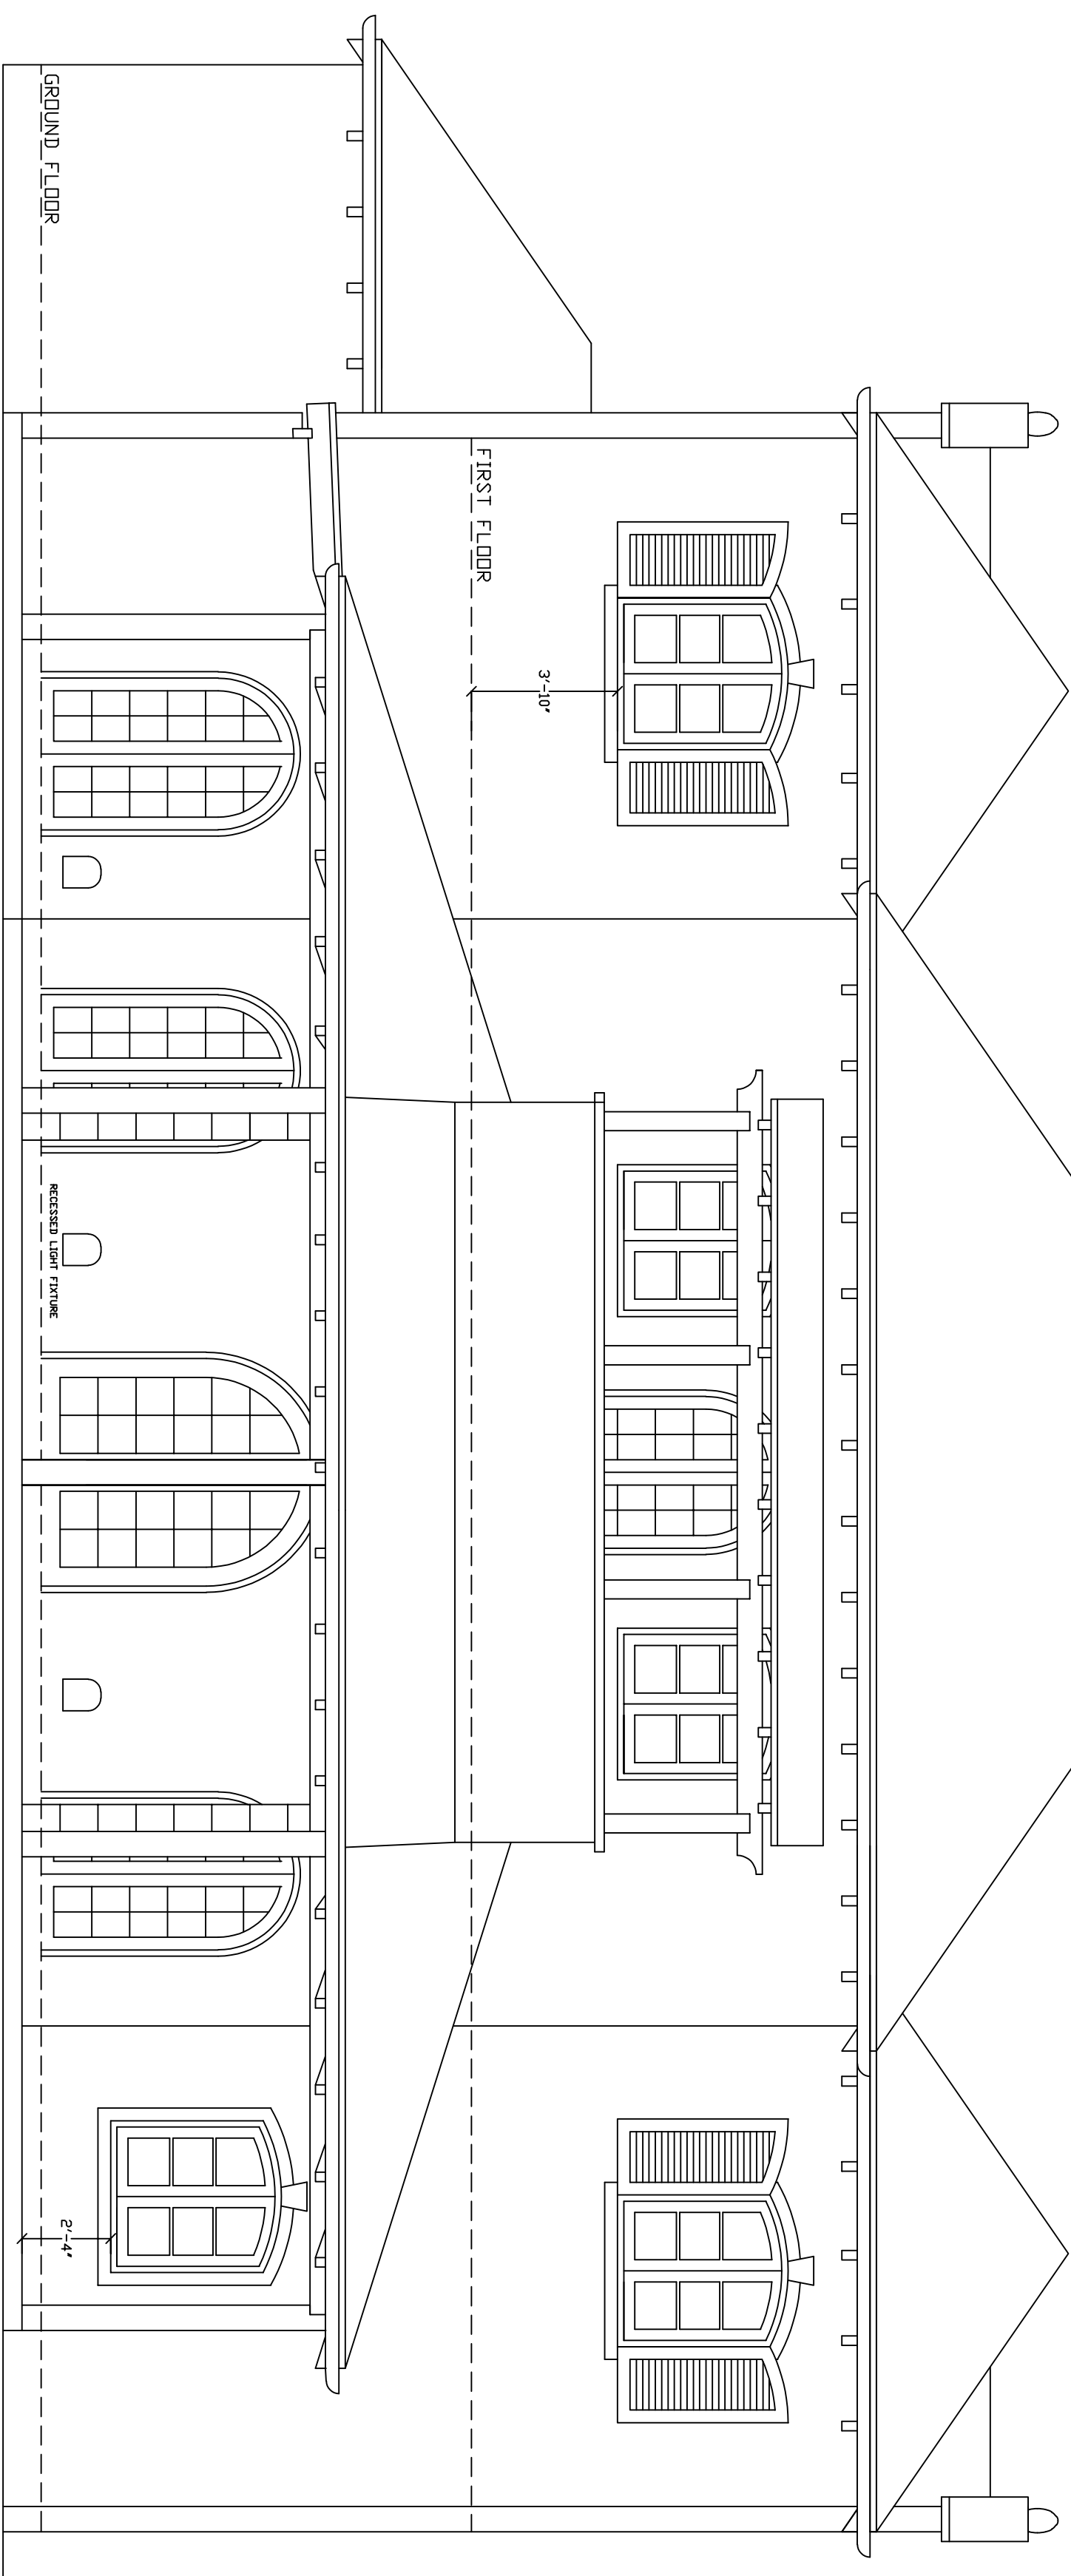

north

west

east

PROJECT:
LOT # 54 ATLANTIC SHORES

TITLE:

SCALE AS SHOWN	DRAWN :
DATE : 12 / 98	CHECKED :
NORTH POINT	NOTES :